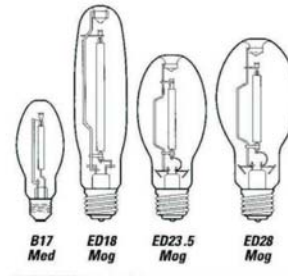

High Intensity Discharge (HID) Lamps

Metal Halide Lamps

**Non-cycling
High Pressure
Sodium Lamps
(TCLP Compliant)**

**High Pressure
Sodium Lamps
(TCLP Compliant)**

High Pressure Sodium Lamps

High Pressure Sodium Lamps