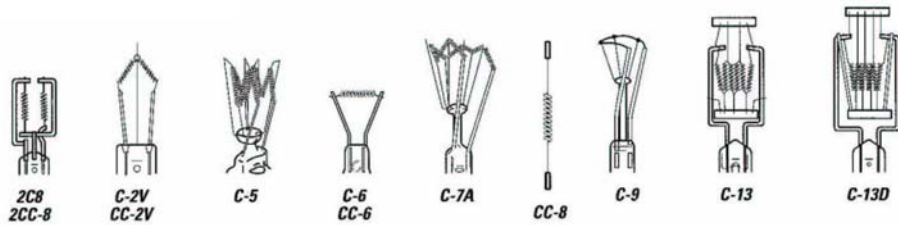

Stage/Studio Shapes, Filament and Base Types

Bulb Shapes

Filaments

Base Styles

Call Sitler's Supplies Today For More Information and All Your Lighting Needs!

1-800-426-3938