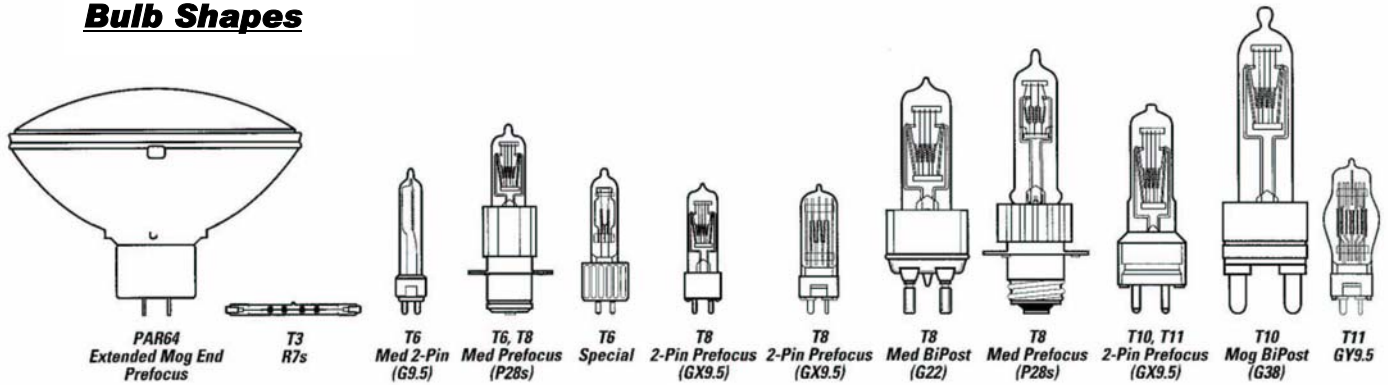

Stage/Studio Shapes, Filament and Base Types

Bulb Shapes

Filaments

Base Styles

Call Sitler's Supplies Today For More Information and All Your Lighting Needs!

1-800-426-3938