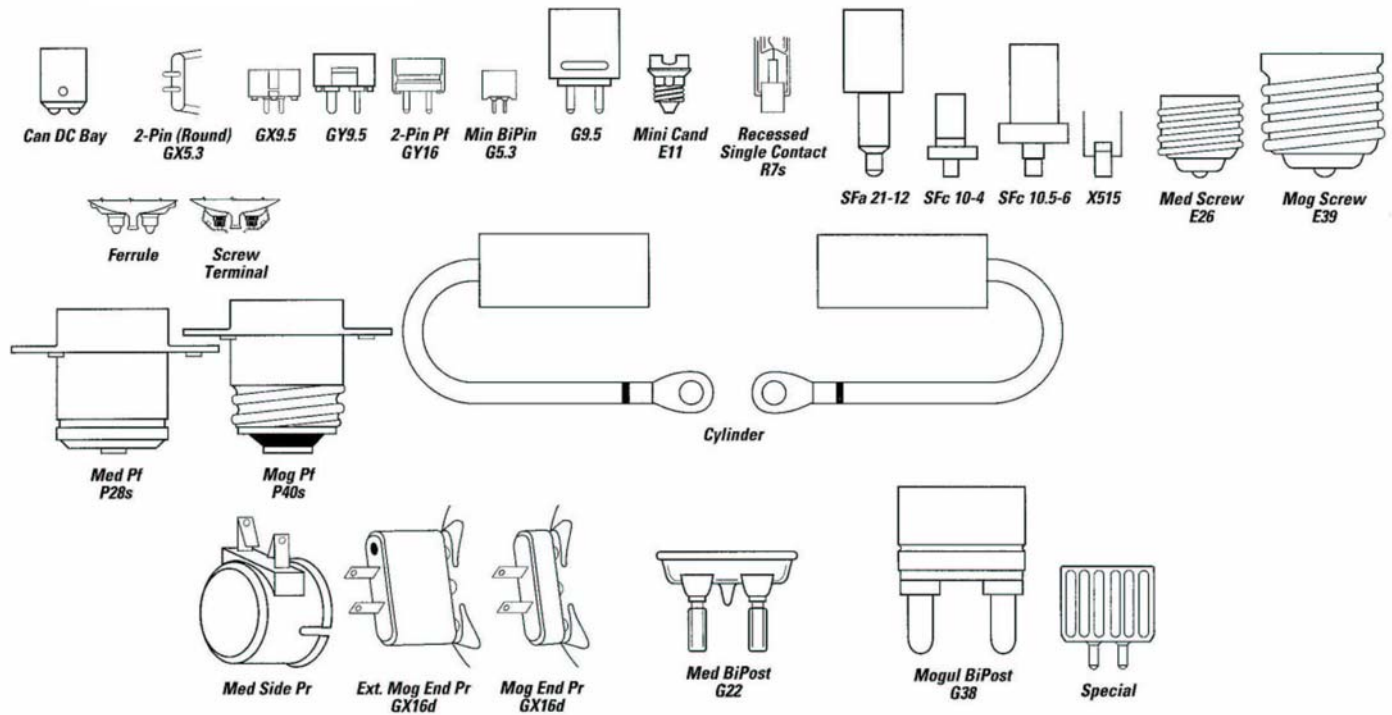

Stage/Studio Shapes, Filament and Base Types

Bulb Shapes

Filaments

Base Styles

Call Sitler's Supplies Today For More Information and All Your Lighting Needs!

1-800-426-3938